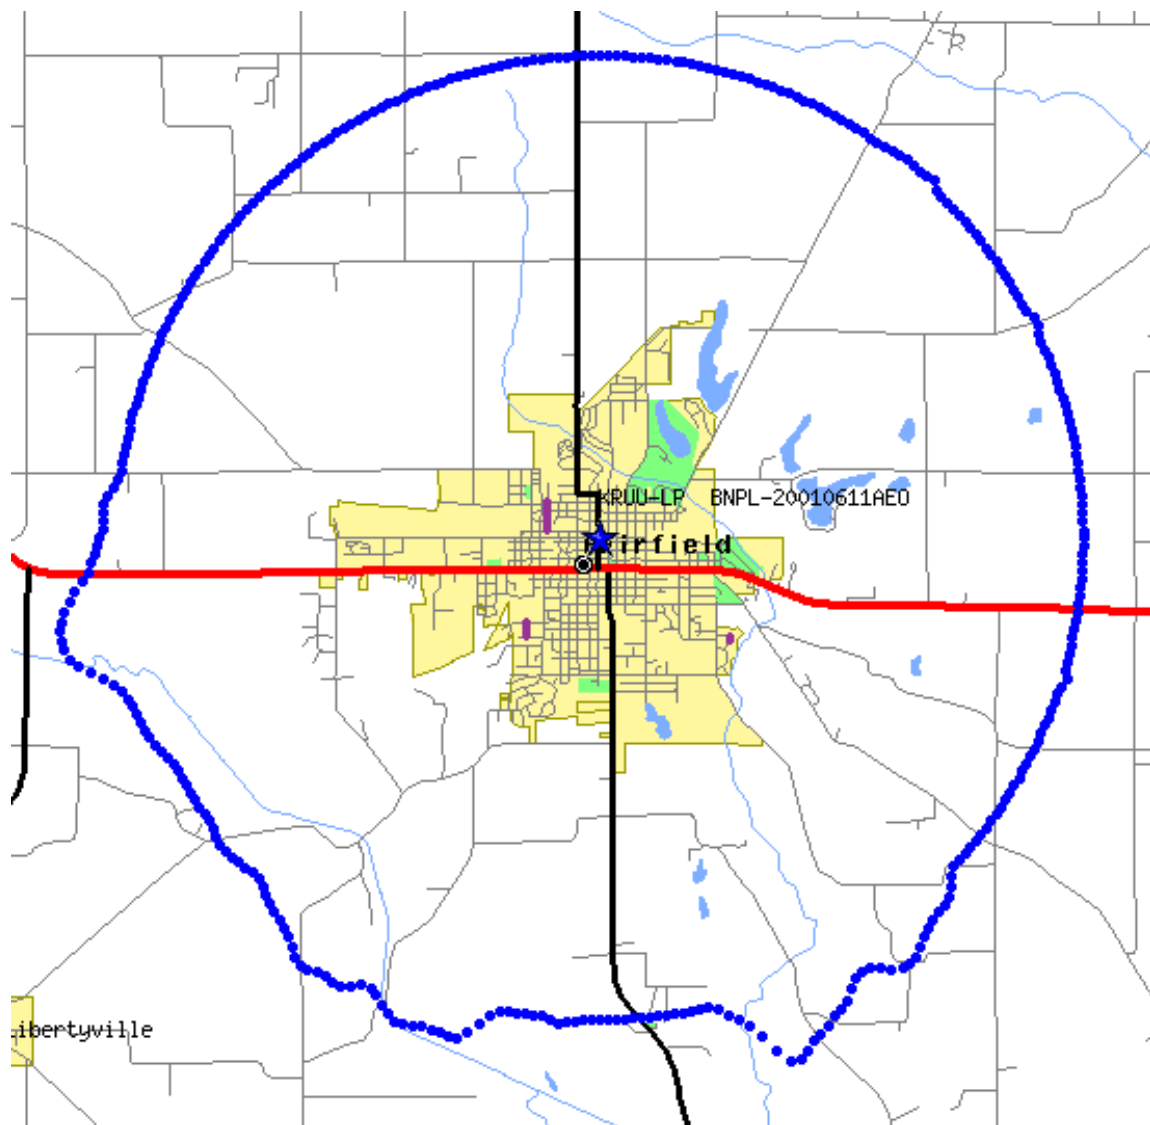

A group of KRUU volunteer hosts outside the station at 405. N. 2nd St.

Board of Directors & Advisory Board

The KRUU Board of Directors is currently made up of 4 committed Fairfieldians:

- James Moore
- Roland Wells
- Caleb Flynn
- Sundar Raman

KRUU operates at 100 watts from a 60-foot tower with a coverage area that reaches the entire city of Fairfield, Iowa. The broadcast radius is approximately 10 miles, but we've been told that we're actually pretty clear about 20 miles out.